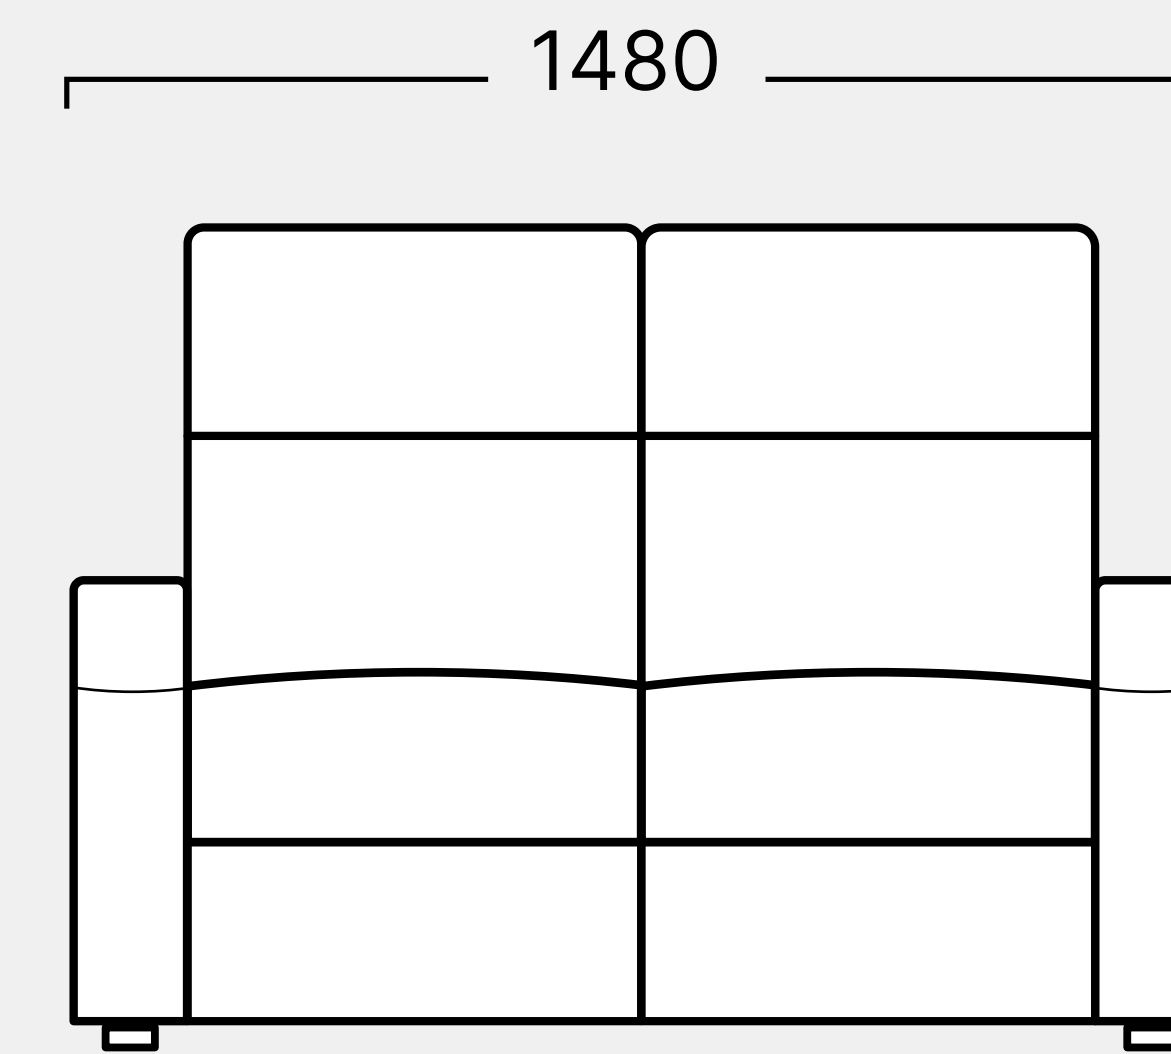

Single

2 Row Straight, Single Arm

2 Row Straight, Console Arm

Love Seat

Upright

Single reclined

Daybed reclined

Daybed non-reclined

Single

Single Arm

Single Wedge

Double Console Arm

Double Wedge Console