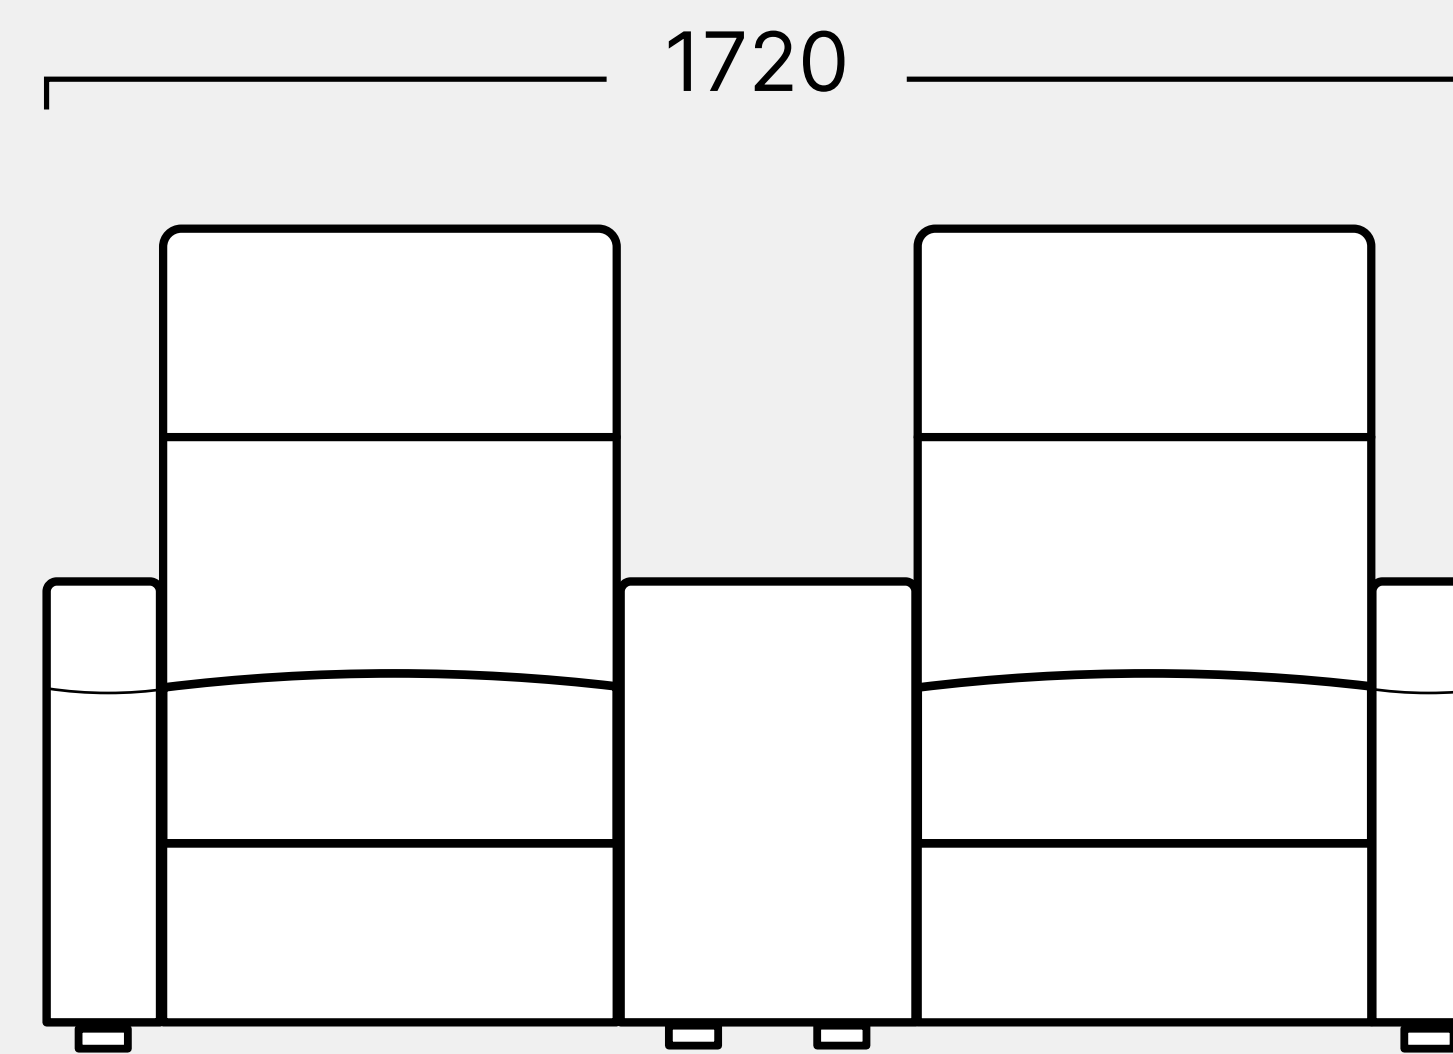

Single

2 Row Straight, Single Arm

2 Row Straight, Console Arm

Love Seat

Upright

Single reclined

Daybed reclined

Daybed non-reclined

Single

Single Arm

Single Wedge

Double Console Arm

Double Wedge Console